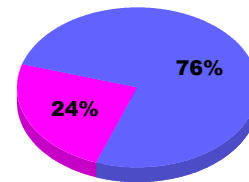

Legend: Goal (Cyan), Actual (Green), Dropped (Yellow), Gain Loss (Magenta)

Comparison of Membership Gain/Loss

Current Year Compared to the Previous Year

Legend: Current Year (Cyan), Previous Year (Green)

Gender Comparison 2012-2013

Jul/Aug/Sep

Legend: Male (Blue), Female (Magenta)